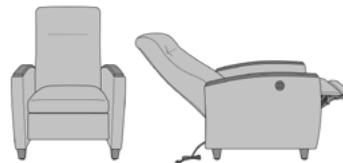

VLRC2
31W 36D 42H 26AH
66 Ext. Depth

kwalu | Furnishing the Future™

6160 Peachtree Dunwoody Rd. Building C, Atlanta, GA 30328

1-877-MY-KWALU kwalu.com