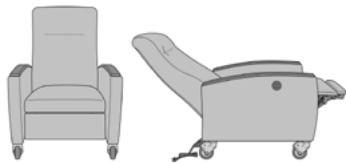

Statement of Line

VLRC1
31W 36D 42H 26AH
66 Ext. Depth